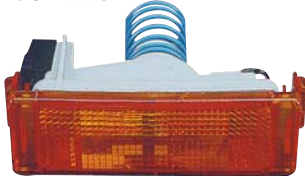

W5W

551-1603-N-A

FRONT LAMP

R
L
100PCS 4.2CFT

551-1915R-LD

I

TAIL LAMP
20PCS
2.92CFT